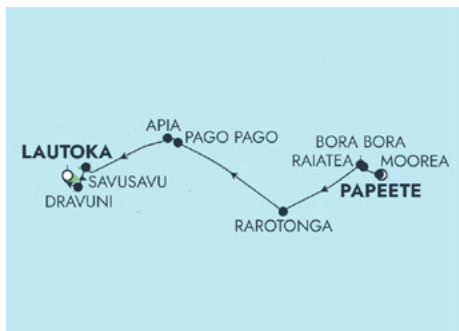

Norwegian Sun, Tahiti, French Polynesia

VIEW NORWEGIAN
SUN SAILINGS

La Cucina

Bliss Lounge

Los Lobos

Forward-Facing Penthouse

EXPERIENCE A DIFFERENT TOMORROW

Unpack once and set sail from the all-new departure ports of Cairns and Lautoka and wake up in a different destination nearly every morning, including picture-perfect Bali, spectacular Singapore and awe-inspiring Pacific Islands. Plus, make the most of overnight stays in key ports along the way too – the perfect way to maximise your time on shore.

Cairns, Australia

11-DAY ASIA:
 OSAKA, NAGOYA & MT. FUJI
 FROM TOKYO
NORWEGIAN SUN
 25 NOV 2025

14-DAY INDONESIA & AUSTRALIA:
 LOMBOK, KOMODO & GREAT BARRIER REEF
 FROM BALI (BENOA)
NORWEGIAN SUN
 9 APR 2025

14-DAY SOUTH PACIFIC:
 FIJI, VANUATU & GREAT BARRIER REEF
 FROM CAIRNS
NORWEGIAN SUN
 APR & AUG 2025

11-DAY ASIA:
 THAILAND, VIETNAM & INDONESIA
 FROM BANGKOK (LAEM CHABANG)
NORWEGIAN SUN
 30 JAN 2026

14-DAY AUSTRALIA:
 FIJI, VANUATU & GREAT BARRIER REEF
 FROM LAUTOKA
NORWEGIAN SUN
 6 AUG 2025

15-DAY AUSTRALIA & NEW ZEALAND:
 KANGAROO ISLAND, HOBART & NAPIER
 FROM MELBOURNE
NORWEGIAN SUN
 19 JAN 2025

12-DAY ASIA:
 THAILAND, INDONESIA & MALAYSIA
 FROM SINGAPORE
NORWEGIAN SUN
 28 MAR 2025

14-DAY SOUTH PACIFIC:
 FIJI & SAMOA
 FROM LAUTOKA
NORWEGIAN SUN
 MAY & SEP 2025