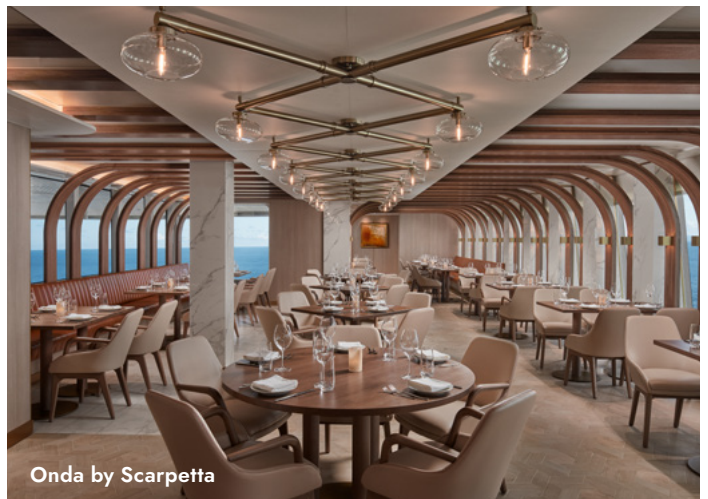

AWAKEN YOUR SPIRIT AND SOOTHE YOUR SOUL

Come aboard Norwegian Spirit® and embark on unforgettable new sailings in Asia, Australia and New Zealand in 2025. Designed with the adult cruiser in mind, everything has been specially curated — from contemporary staterooms to stylish bars and lounges and an eclectic onboard dining experience. Relax in the adults-only retreat, Spice H₂O, after a morning of connecting with new cultures and get ready for showtime every evening.

Norwegian Spirit, Tokyo, Japan

VIEW NORWEGIAN
SPIRIT SAILINGS

Cagney's Steakhouse

Spice H₂O

Blazing Boots

Balcony Stateroom

Onda by Scarpetta

EVERY DAY IS A NEW DAY