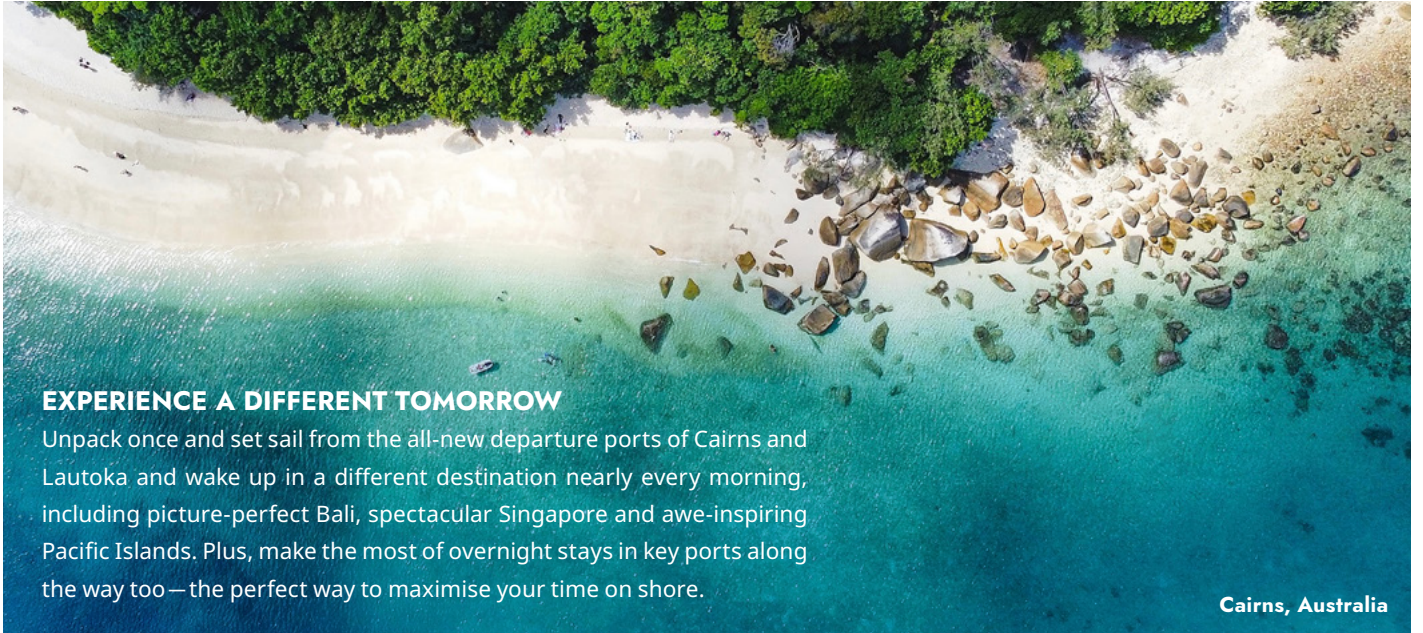

NORWEGIAN
CRUISE LINE®

ASIA PACIFIC CRUISING GUIDE

2024 – 2026

3 SHIPS | 15 DEPARTURE PORTS | 85 PORT-RICH ITINERARIES

FOLLOW THE SUN INSTEAD OF A SCHEDULE

While you're exploring beautiful destinations close to home, you won't have to worry about what to do or where to eat on board Norwegian Sun®. There are plenty of dining options including La Cucina, for authentic Italian cuisine, and Los Lobos for unmissable Mexican fare. Plus, with a variety of bars and lounges, including the Bliss Lounge, and the relaxing Mandara Spa, there's plenty of ways to take things easy. Enjoy a holiday to remember with unique itineraries and immersive experiences both on shore and on board.

Norwegian Sun, Tahiti, French Polynesia

VIEW NORWEGIAN
SUN SAILINGS

La Cucina

Bliss Lounge

Los Lobos

Forward-Facing Penthouse

EXPERIENCE A DIFFERENT TOMORROW

Unpack once and set sail from the all-new departure ports of Cairns and Lautoka and wake up in a different destination nearly every morning, including picture-perfect Bali, spectacular Singapore and awe-inspiring Pacific Islands. Plus, make the most of overnight stays in key ports along the way too – the perfect way to maximise your time on shore.

AWAKEN YOUR SPIRIT AND SOOTHE YOUR SOUL

Come aboard Norwegian Spirit® and embark on unforgettable new sailings in Asia, Australia and New Zealand in 2025. Designed with the adult cruiser in mind, everything has been specially curated — from contemporary staterooms to stylish bars and lounges and an eclectic onboard dining experience. Relax in the adults-only retreat, Spice H₂O, after a morning of connecting with new cultures and get ready for showtime every evening.