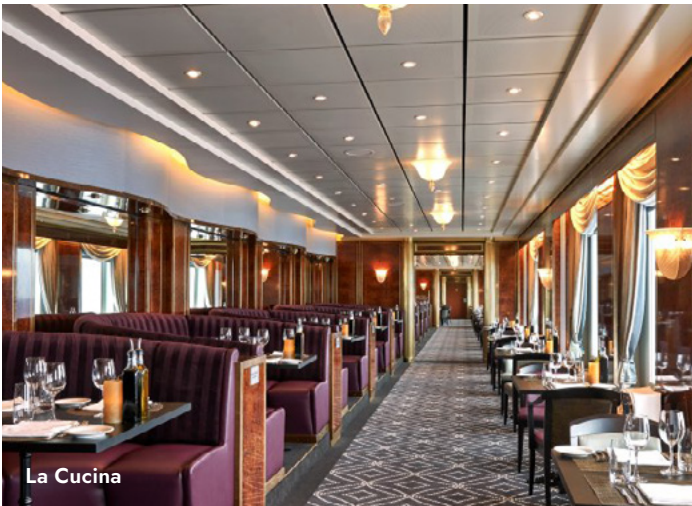

Norwegian Sun, Tahiti, French Polynesia